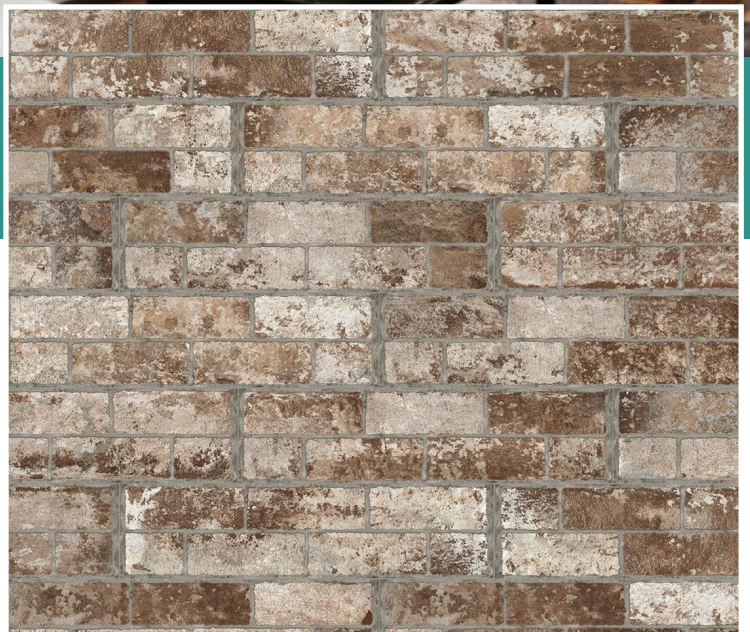

Email: info@lynngroup.com

Website: pelicanplacetexas.com

Address: 312 Henderson St.,
Palacios, TX 77465

Industrial UPGRADE

Gauzy White SW77008

Barn Door To Master Bath
Bronze American Standard Bathroom Fixtures
30" Farmhouse Sink
Black Kitchen Faucet
Brick Backsplash
Cabinet Pulls
Island Pendants
Bronze Fans And Vanity Lights